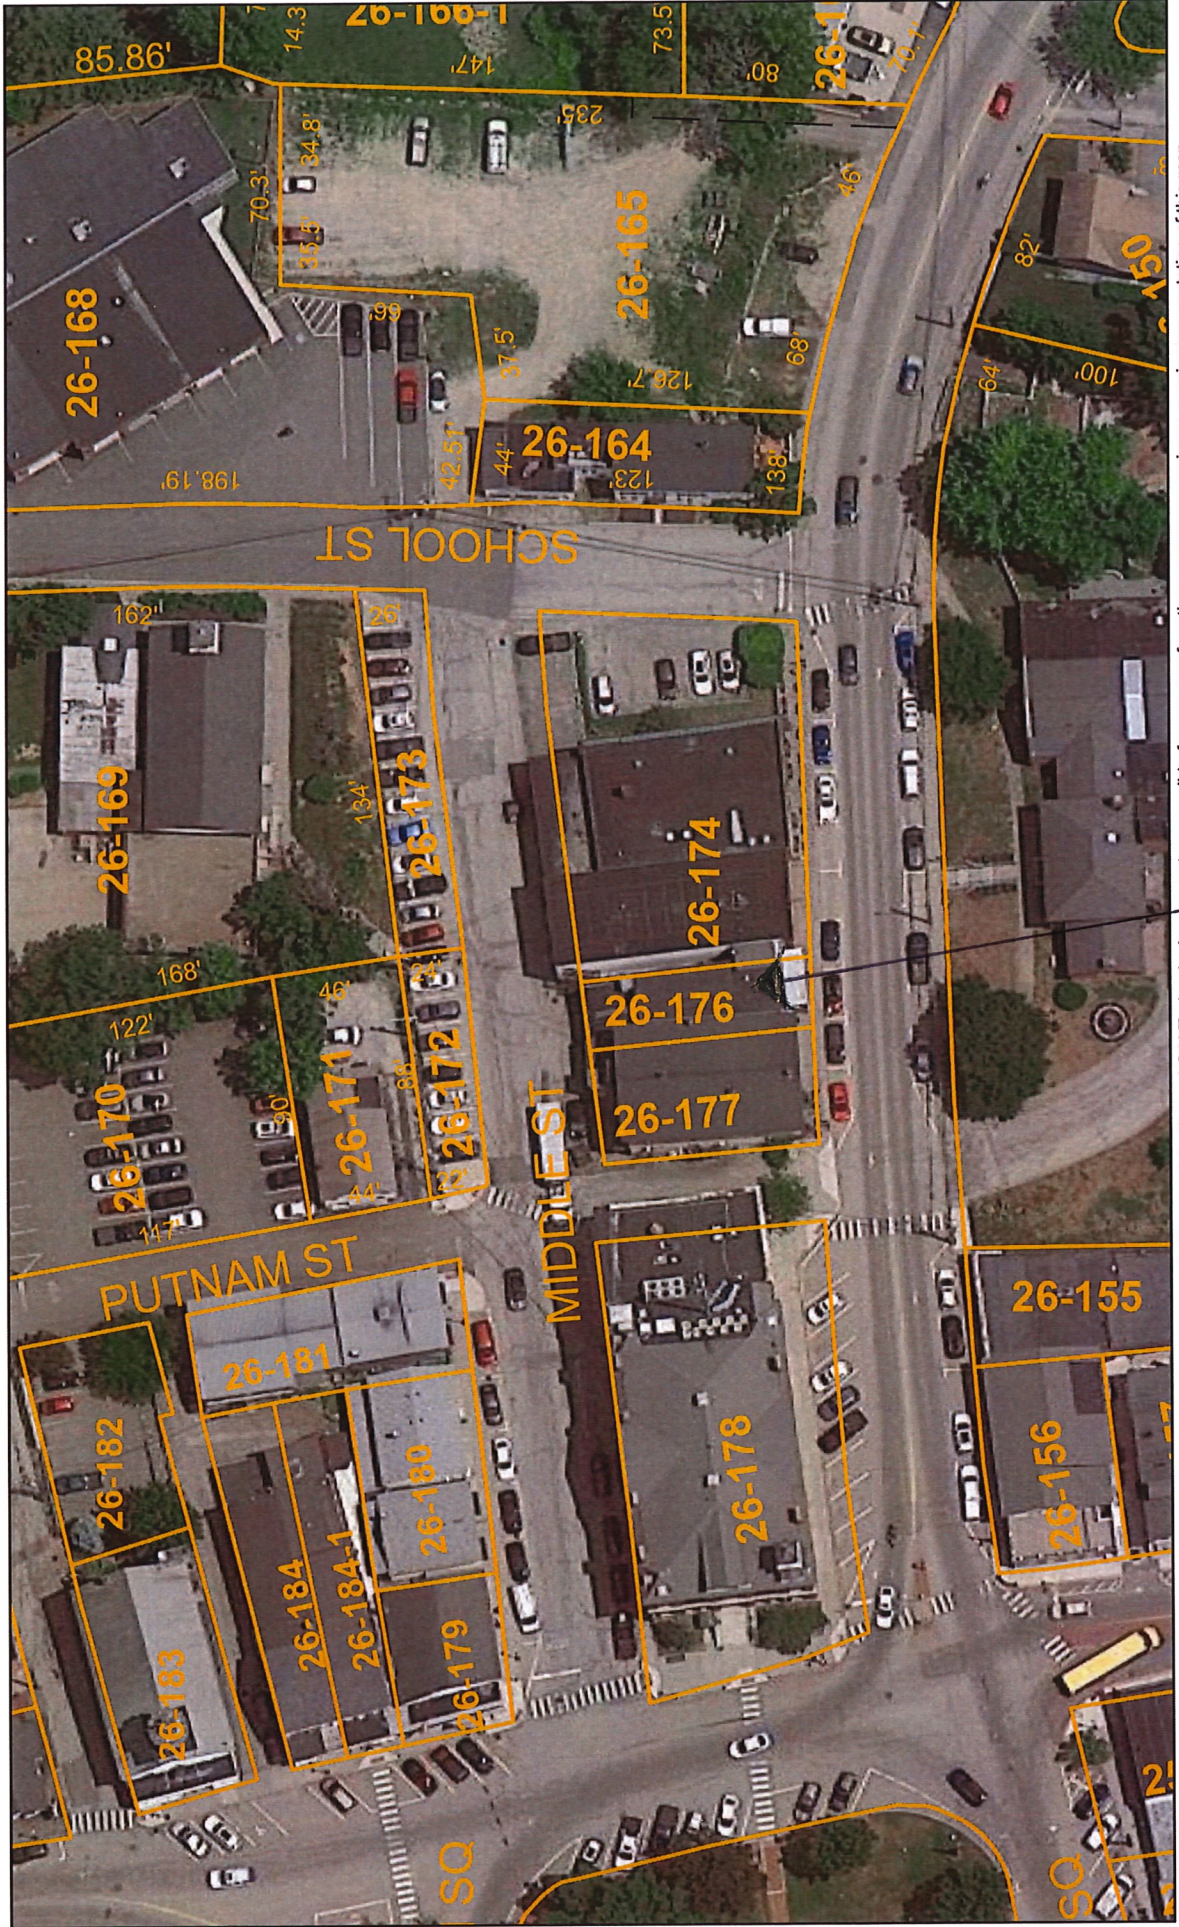

October 23, 2023

Town of Milford, NH

1 inch = 70 Feet

www.cai-tech.com

Data shown on this map is provided for planning and informational purposes only. The municipality and CAI Technologies are not responsible for any use for other purposes or misuse or misrepresentation of this map.

Town of Milford, NH

1 inch = 139 Feet

October 23, 2023

www.cai-tech.com

Data shown on this map is provided for planning and informational purposes only. The municipality and CAI Technologies are not responsible for any use for other purposes or misuse or misrepresentation of this map.