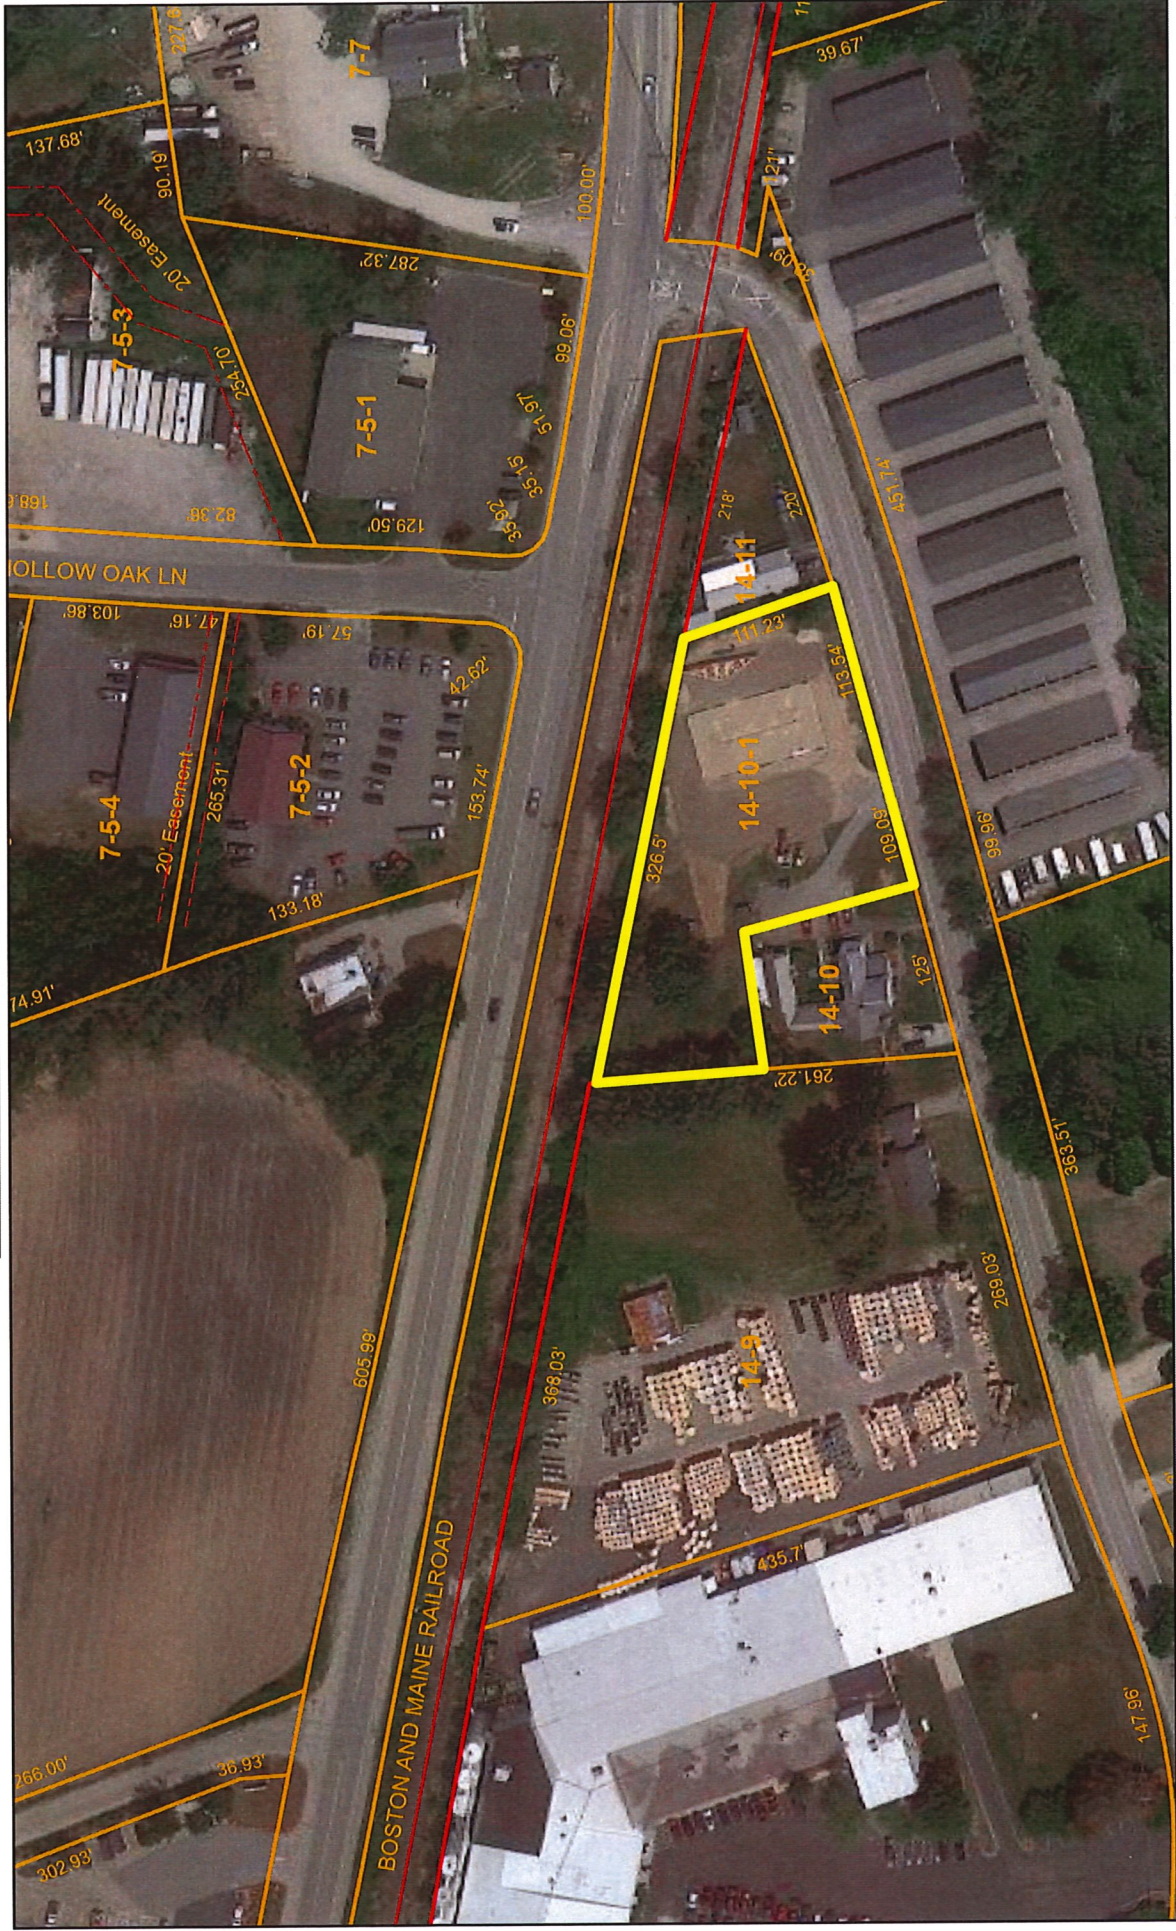

October 23, 2023

Town of Milford, NH

1 inch = 70 Feet

www.cai-tech.com

Data shown on this map is provided for planning and informational purposes only. The municipality and CAI Technologies are not responsible for any use for other purposes or misuse or misrepresentation of this map.

Town of Milford, NH

1 inch = 139 Feet

October 23, 2023

www.cai-tech.com

Data shown on this map is provided for planning and informational purposes only. The municipality and CAI Technologies are not responsible for any use for other purposes or misuse or misrepresentation of this map.