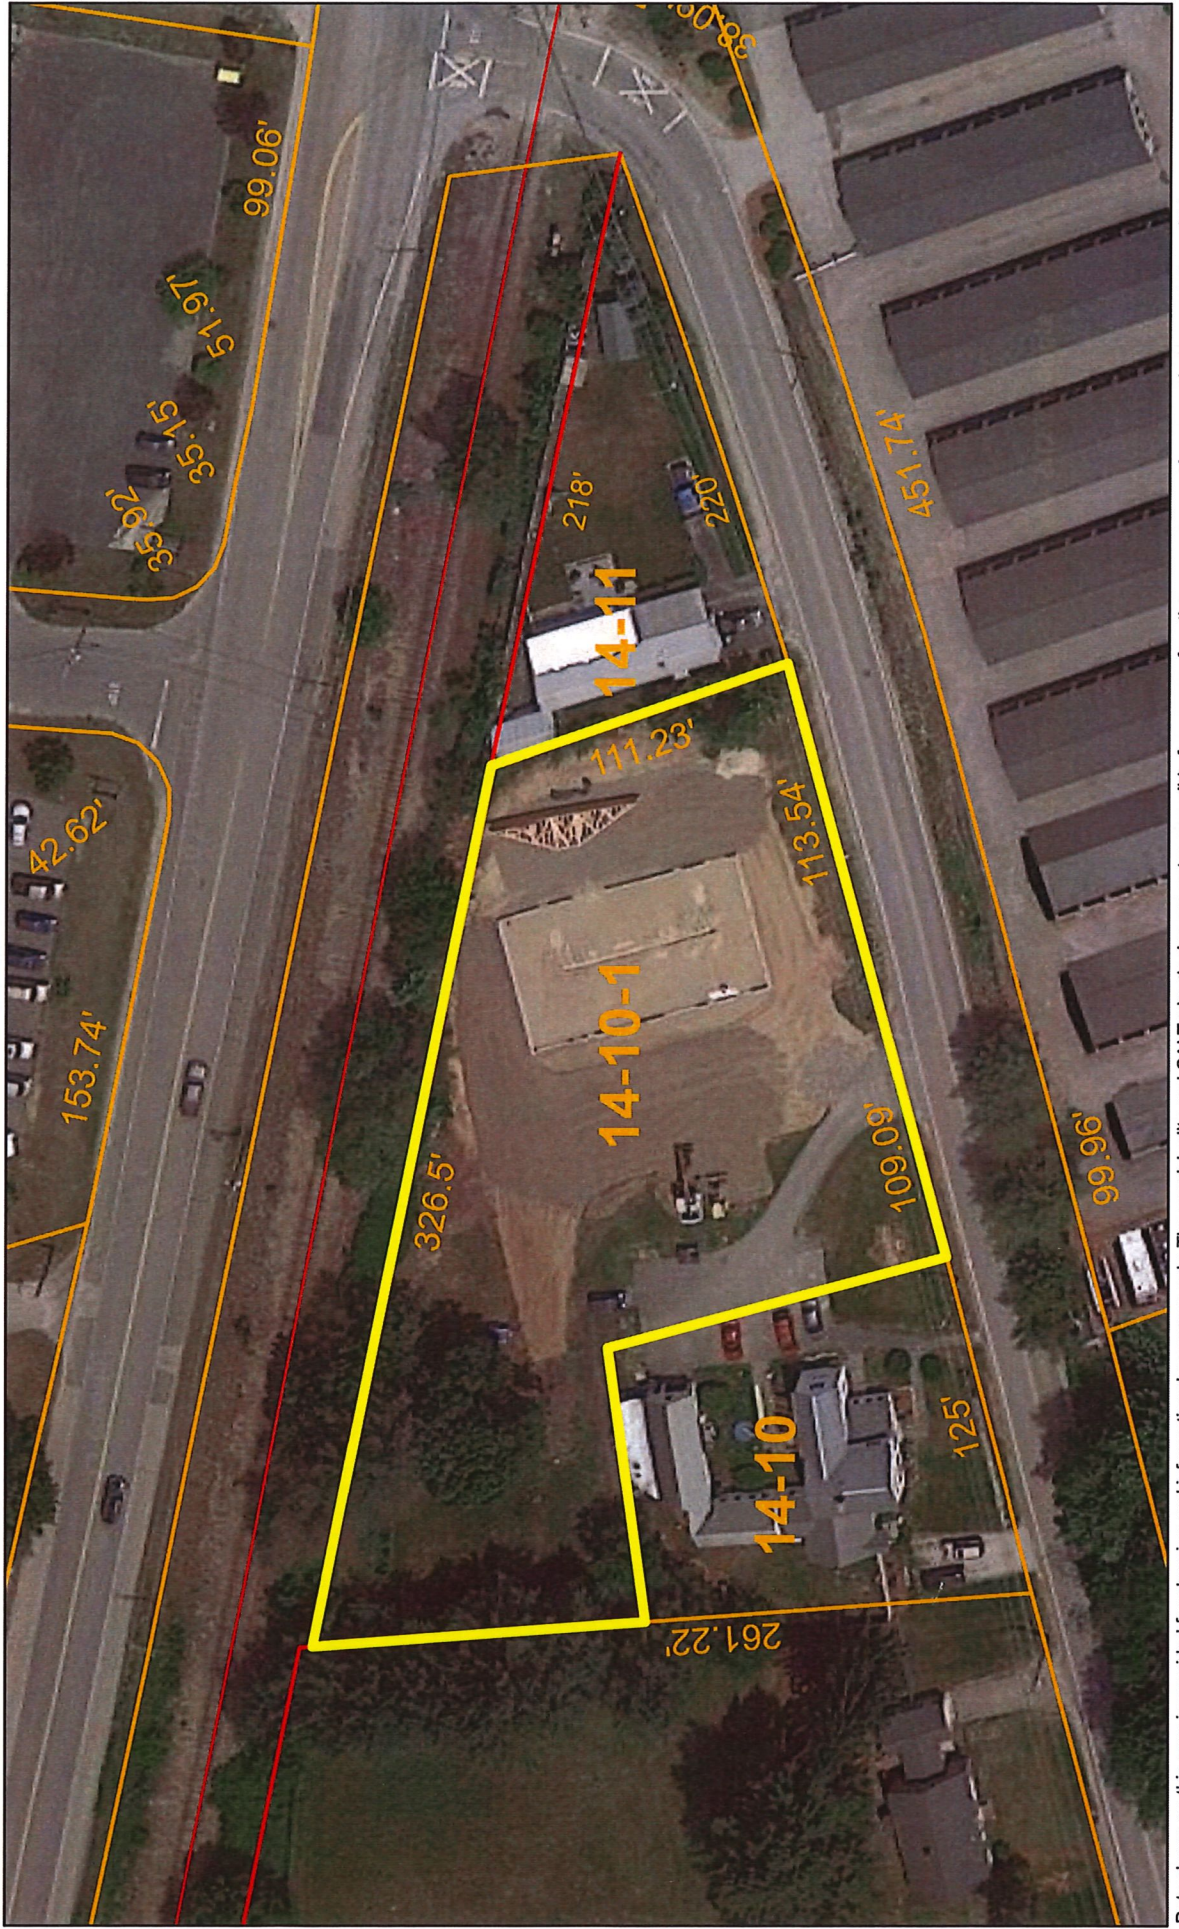

October 23, 2023

Town of Milford, NH

1 inch = 70 Feet

www.cai-tech.com

Data shown on this map is provided for planning and informational purposes only. The municipality and CAI Technologies are not responsible for any use for other purposes or misuse or misrepresentation of this map.

Town of Milford, NH

1 inch = 139 Feet

October 23, 2023

www.cai-tech.com

Data shown on this map is provided for planning and informational purposes only. The municipality and CAI Technologies are not responsible for any use for other purposes or misuse or misrepresentation of this map.