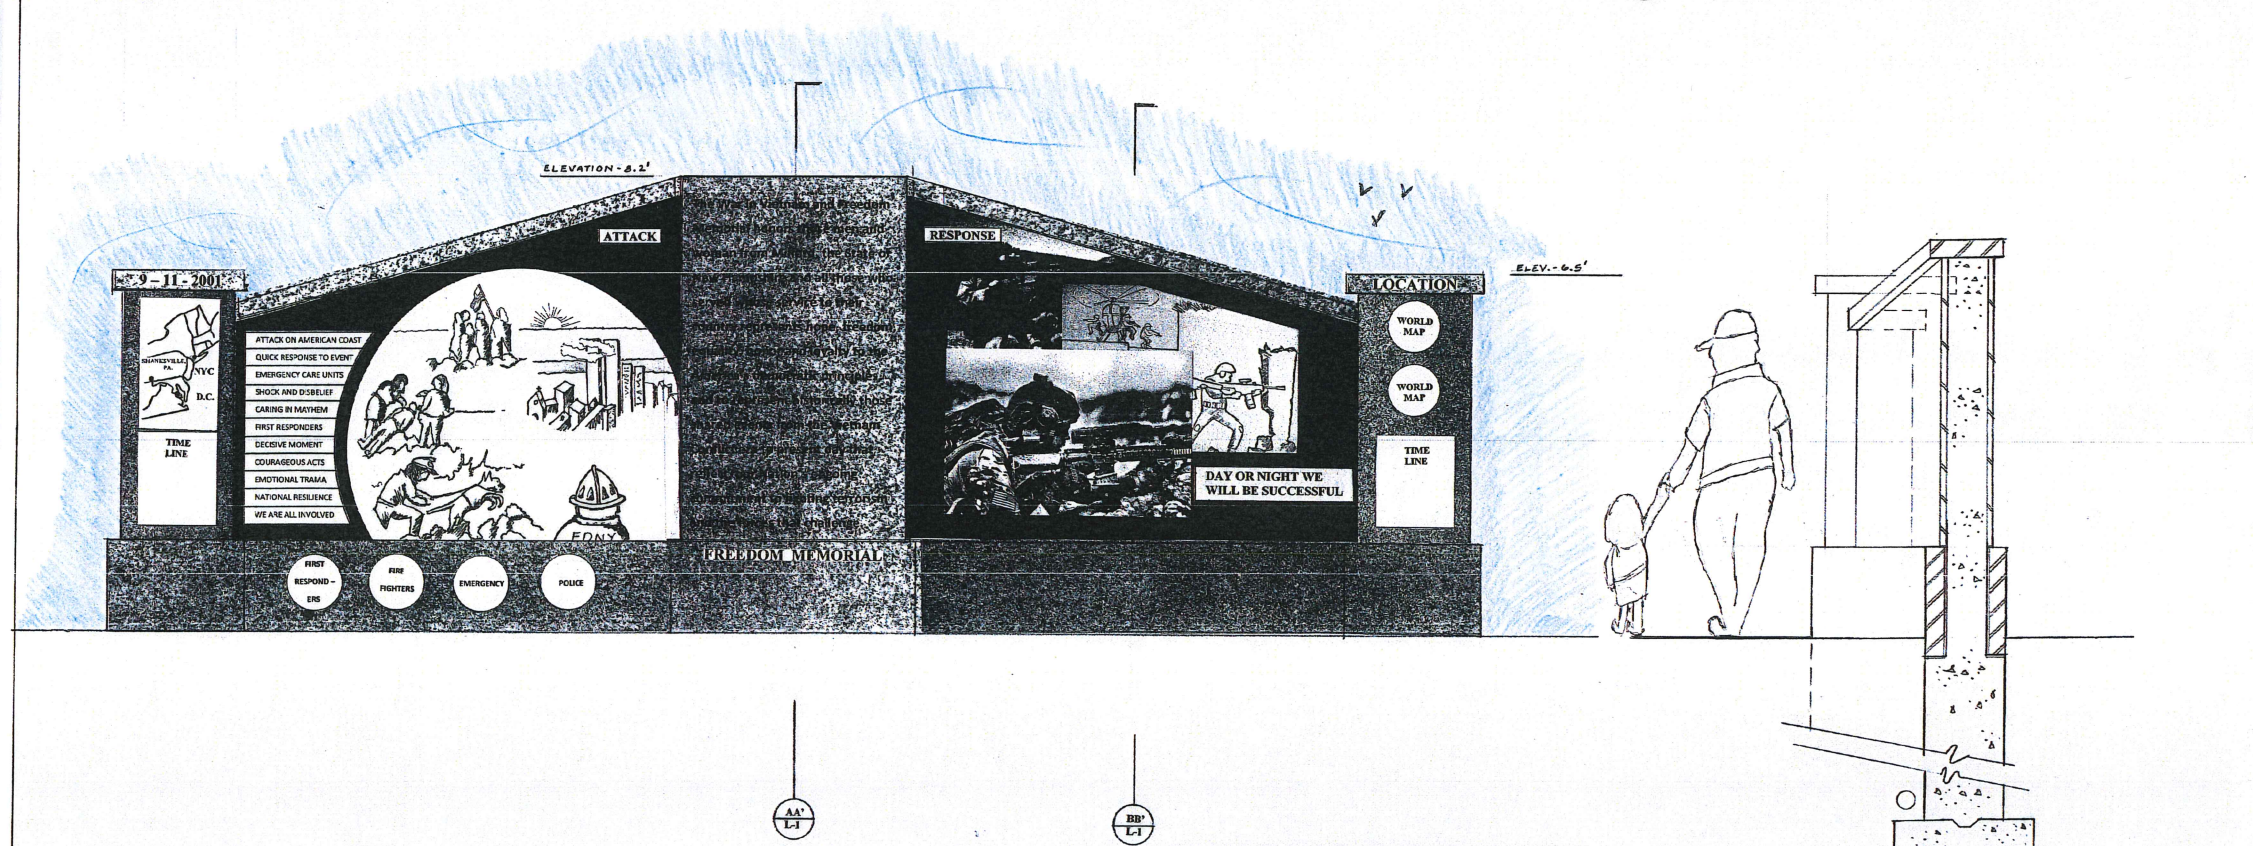

1
L-1
WAR IN VIETNAM MEMORIAL WALL ELEV.
(LOOKING SOUTH) SCALE: 1"=1'-0"

AA'
L-1
WAR IN VIETNAM MEMORIAL WALL SECT.
(LOOKING EAST) SCALE: 1"=1'-0"

2
L-1
FREEDOM MEMORIAL WALL ELEVATION
(LOOKING NORTH) SCALE: 1"=1'-0"

BB'
L-1
FREEDOM MEMORIAL WALL SECTION
(LOOKING EAST) SCALE: 1"=1'-0"

| ELEVATIONS / SECTIONS | | L-1 |
|-----------------------------------------------------------------------|------------------------------------|-------------|
| Scale: 1"=1'-0" | WAR IN VIETNAM & FREEDOM MEMORIAL | |
| Date: 3/8/2018 | 45 ELM STREET MILFORD, NH 03055 | Drawing # 1 |
| File: 0308 | PREPARED FOR: | |
| Drawn by: J.G. | THE TOWN OF MILFORD | |
| Rev: | | |
| PREPARED BY: THE VIETNAM MEMORIAL COMMITTEE SPECIAL INTEREST GROUP | | |