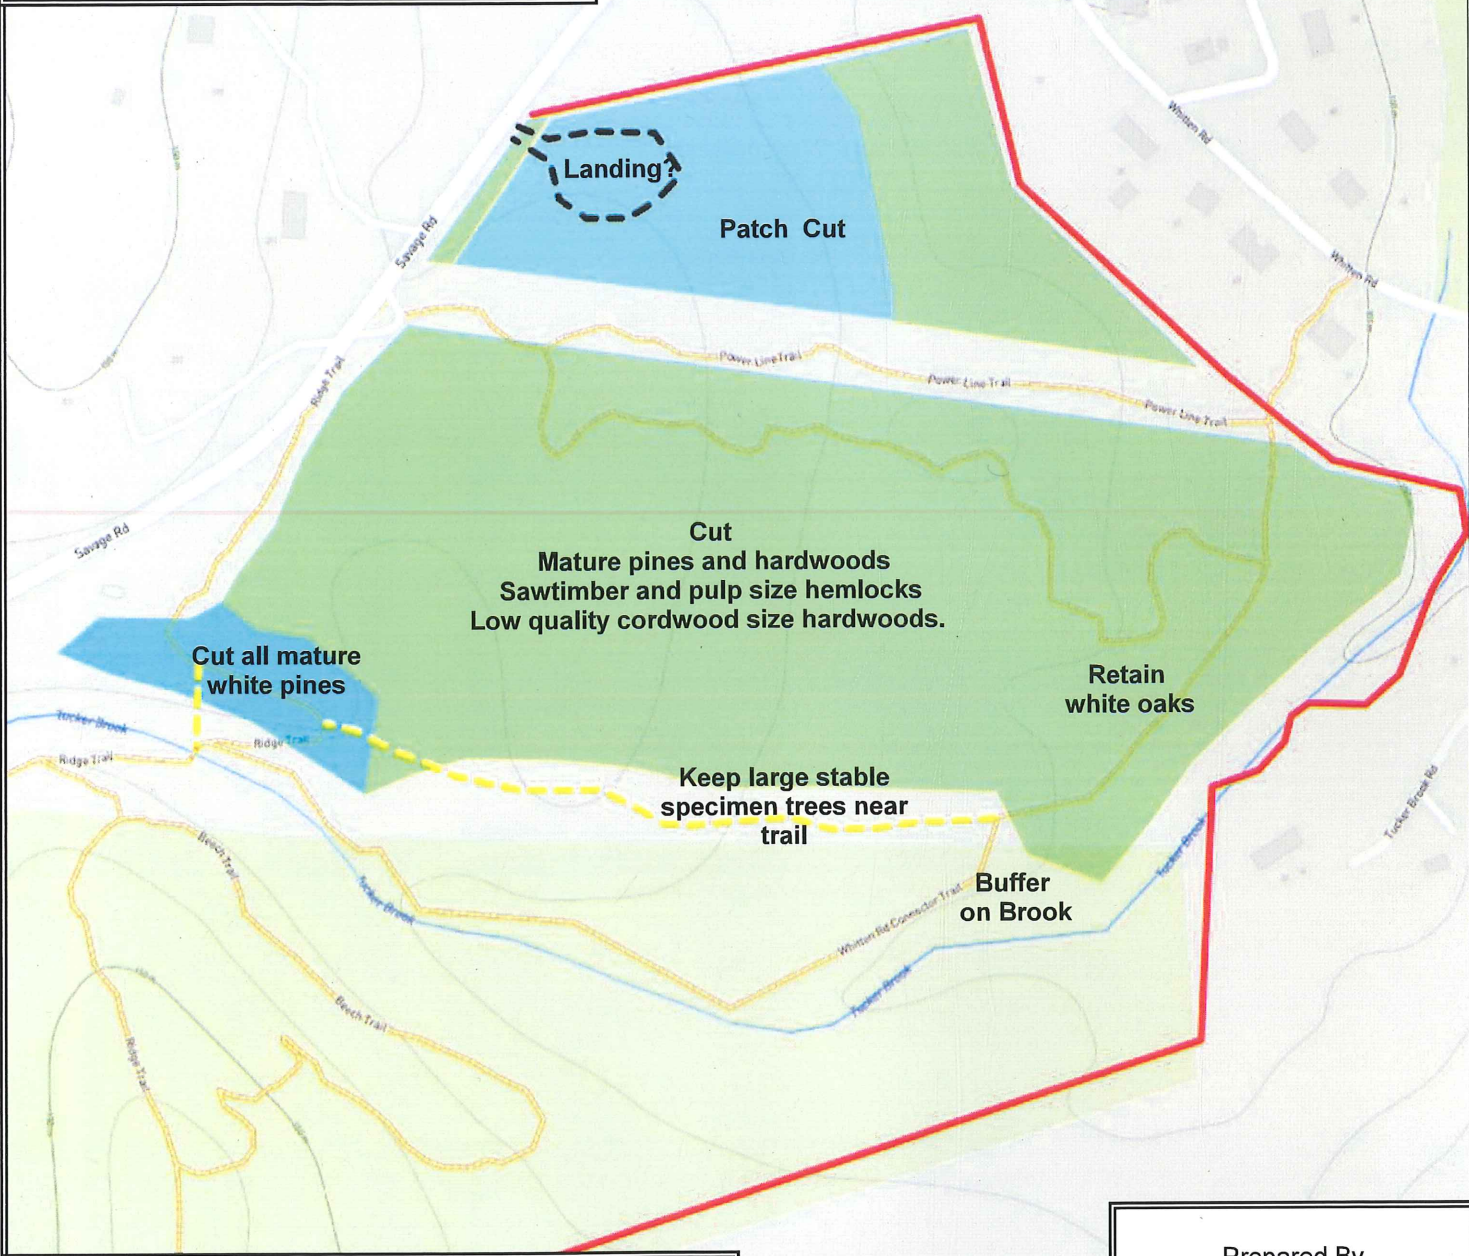

Preliminary
 Timber Sale Map
 Property of
 Town of Milford
 Tucker Brook Town Forest
 Burns Lot
 Milford, New Hampshire
 1" = 300' - October 2021

LEGEND

	Boundary Lines
	Improvement Cut Areas
	Patch Cut Areas
	Hiking Trails