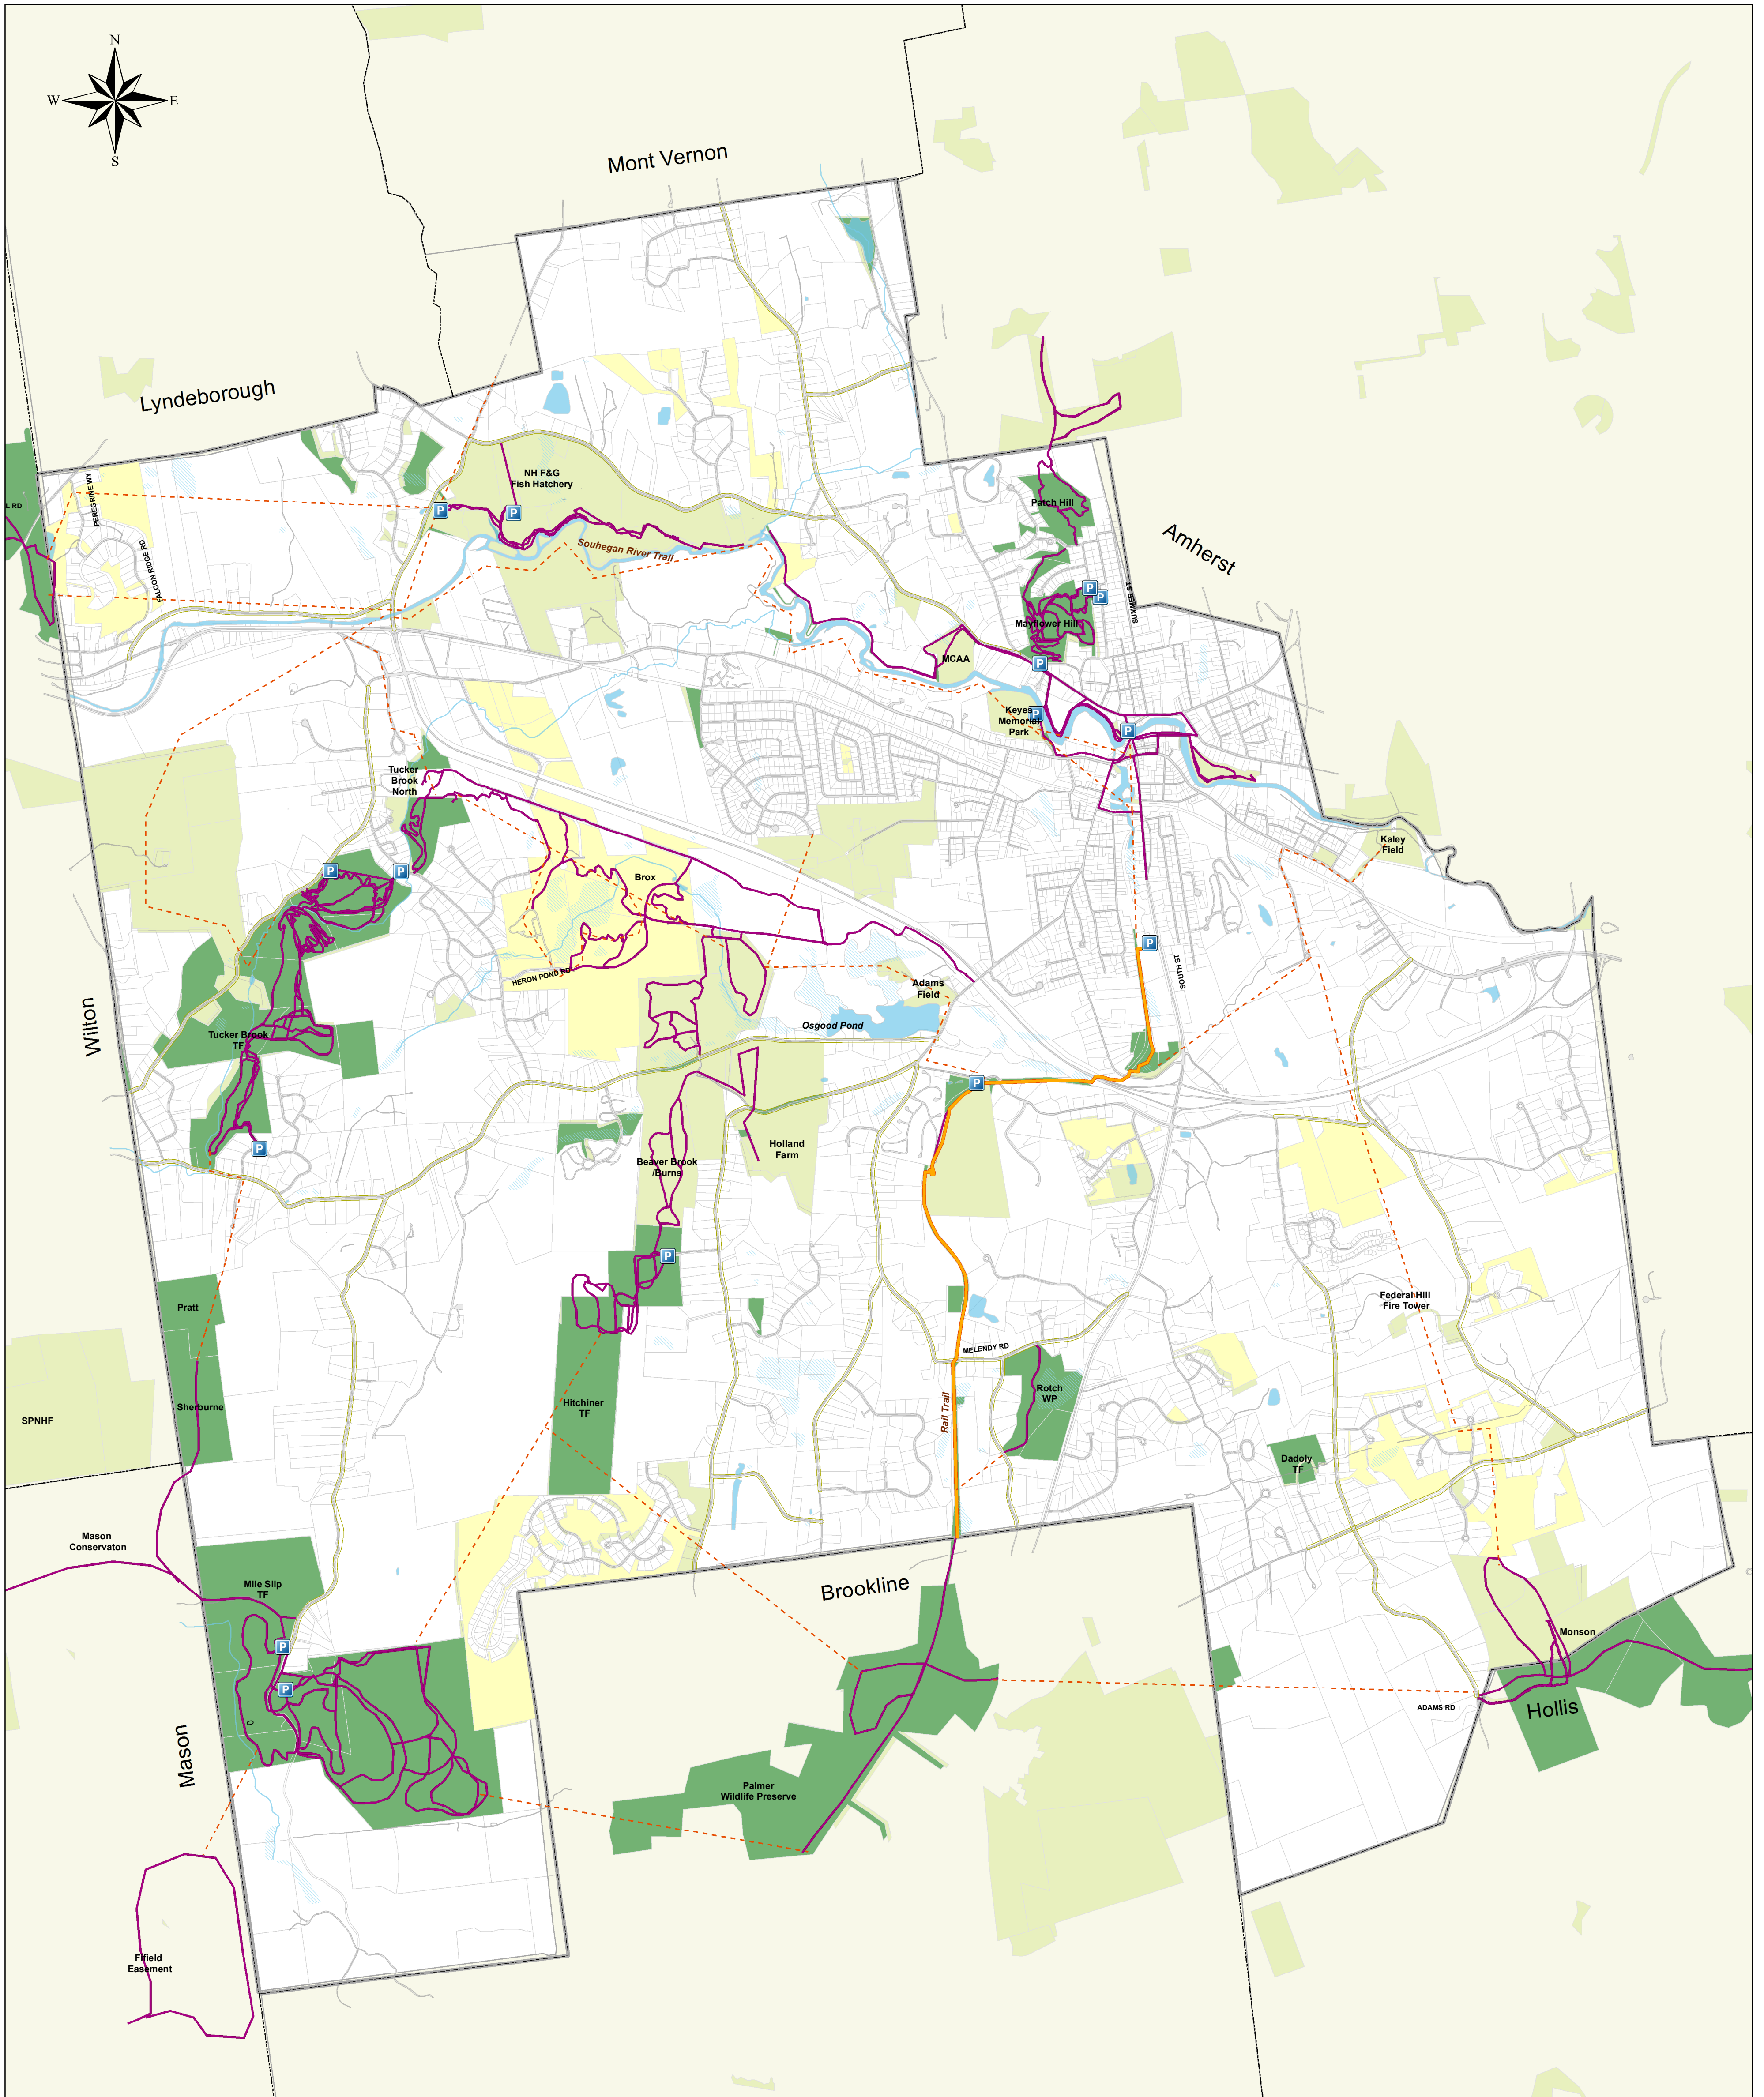

Existing and Future Trails Map

Town of Milford, New Hampshire

Legend

- - - Future Trails
- Existing Trails
- P Parking Access to Trails
- Conservation Land
- Open Space
- Other Protected Land

DISCLAIMER: Planned trails will not be located exactly as shown. The purpose of the dotted lines is to show where connections are desired. New trail connections will be in the vicinity but not necessarily through the properties indicated. The dotted lines are NOT existing trails and those are NOT open to the public.